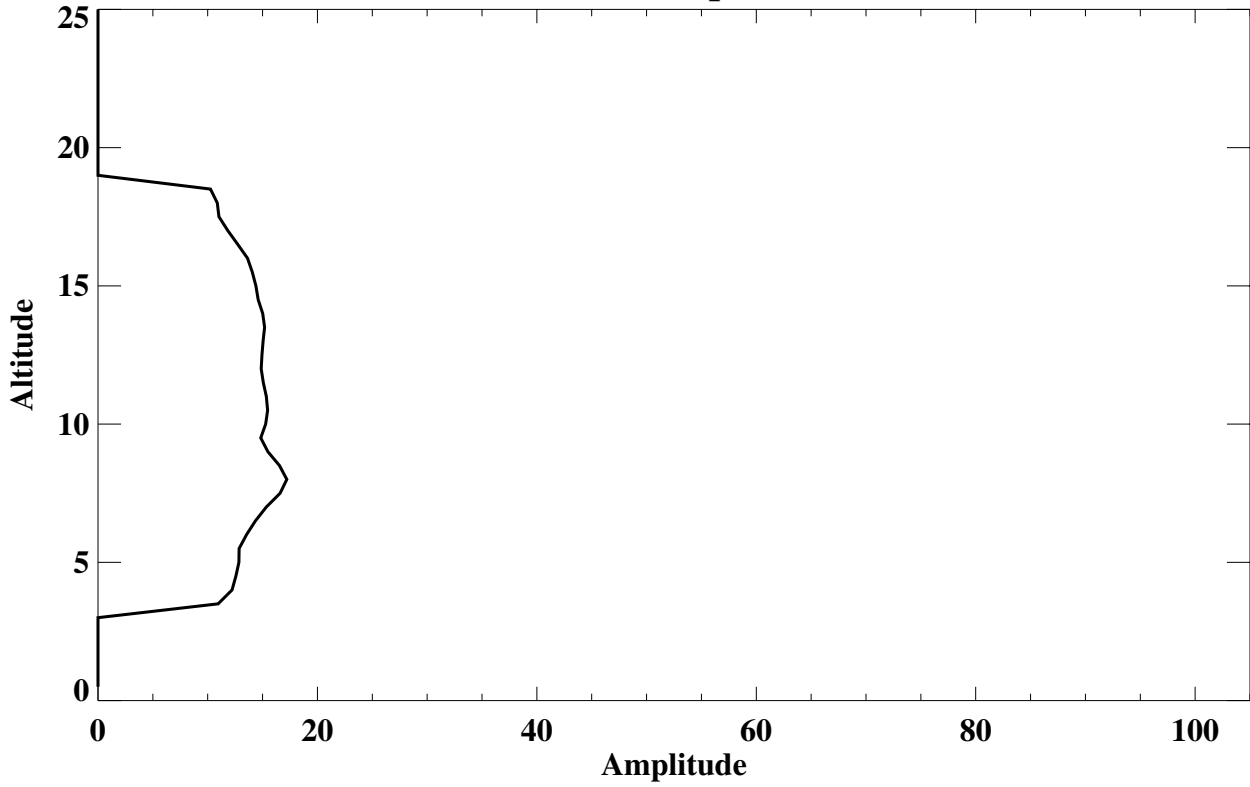

Kelowna, British Columbia Lamina Amplitude (% of mean) (Total Lamina)

Kelowna, British Columbia Lamina Frequency (% of soundings) (Total Lamina)

Kelowna, British Columbia Lamina Amplitude (% of mean) (Rossby wave Lamina)

Kelowna, British Columbia Lamina Frequency (% of soundings) (Rossby wave Lamina)

Kelowna, British Columbia Lamina Amplitude (% of mean) (Gravity Wave Lamina)

Kelowna, British Columbia Lamina Frequency (% of soundings) (Gravity Wave Lamina)