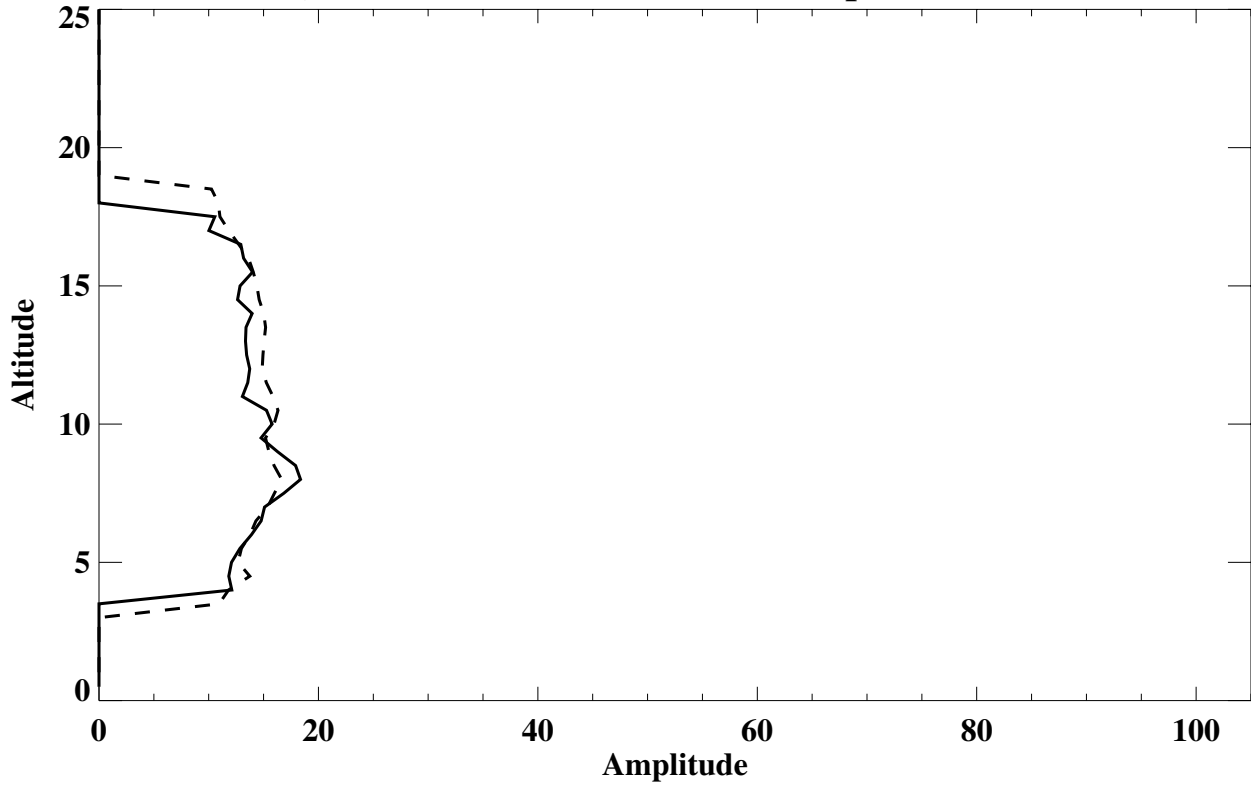

Kelowna, British Columbia Lamina Frequency (% of soundings)

Kelowna, British Columbia Lamina Amplitude (% of mean)