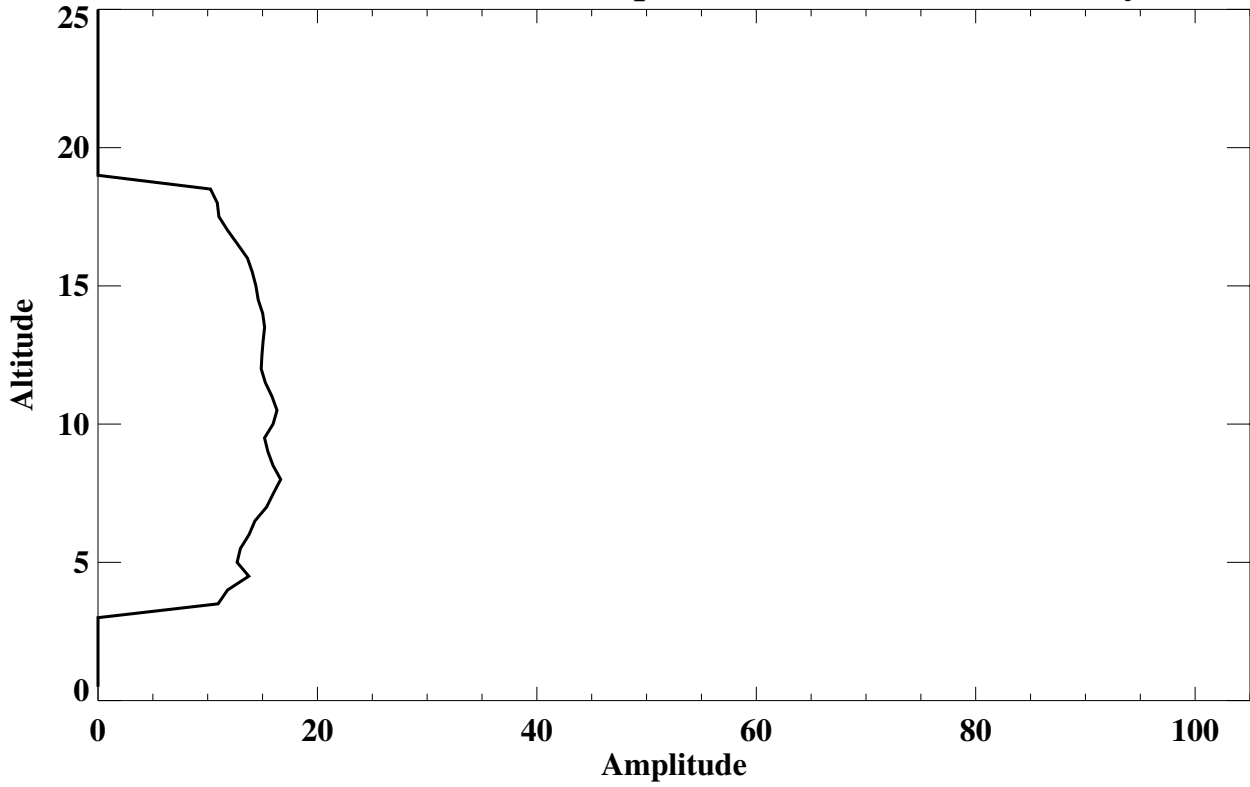

Kelowna, British Columbia Lamina Amplitude (% of mean) (Total Lamina)

Kelowna, British Columbia Lamina Frequency (% of soundings) (Total Lamina)

Kelowna, British Columbia Lamina Amplitude (% of mean) (Rossby wave Lamina)

Kelowna, British Columbia Lamina Frequency (% of soundings) (Rossby wave Lamina)

Kelowna, British Columbia Lamina Amplitude (% of mean) (Gravity Wave Lamina)

Kelowna, British Columbia Lamina Frequency (% of soundings) (Gravity Wave Lamina)