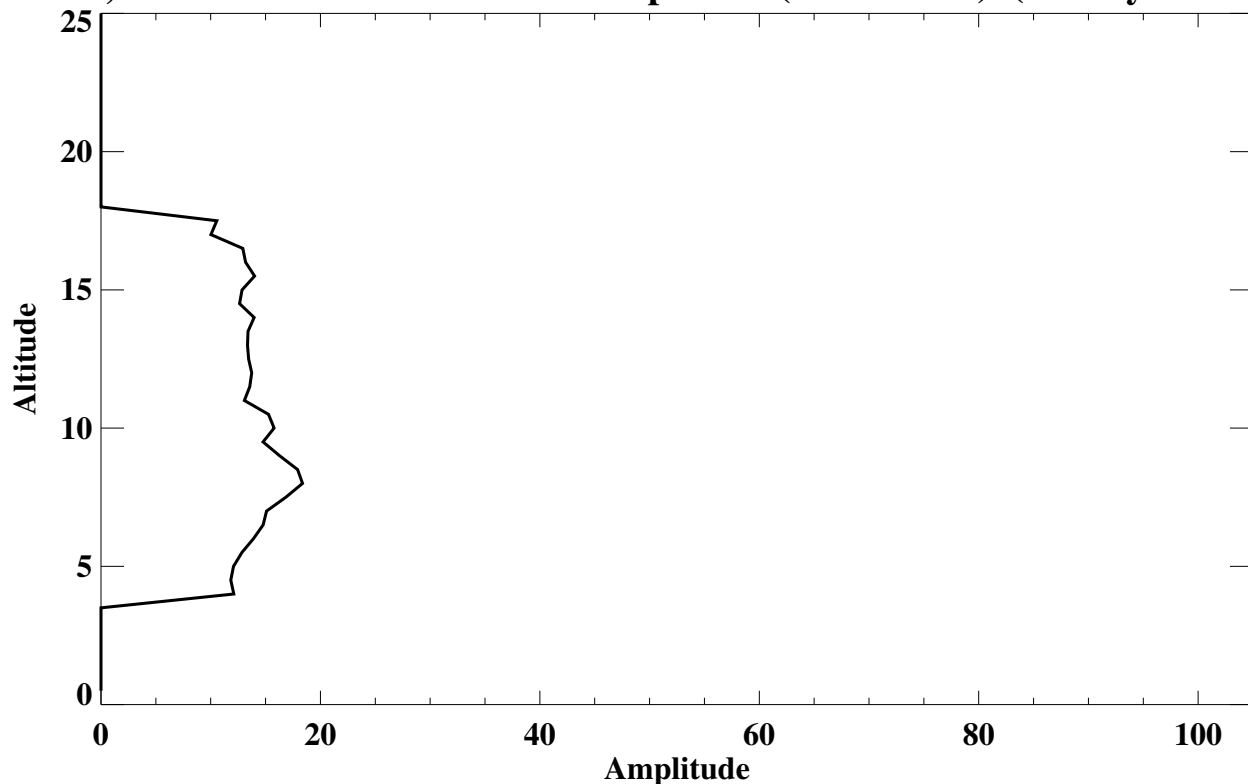

Kelowna, British Columbia Lamina Amplitude (% of mean) (Total Lamina)

Kelowna, British Columbia Lamina Frequency (% of soundings) (Total Lamina)

Kelowna, British Columbia Lamina Amplitude (% of mean) (Rossby wave Lamina)

Kelowna, British Columbia Lamina Frequency (% of soundings) (Rossby wave Lamina)

Kelowna, British Columbia Lamina Amplitude (% of mean) (Gravity Wave Lamina)

Kelowna, British Columbia Lamina Frequency (% of soundings) (Gravity Wave Lamina)