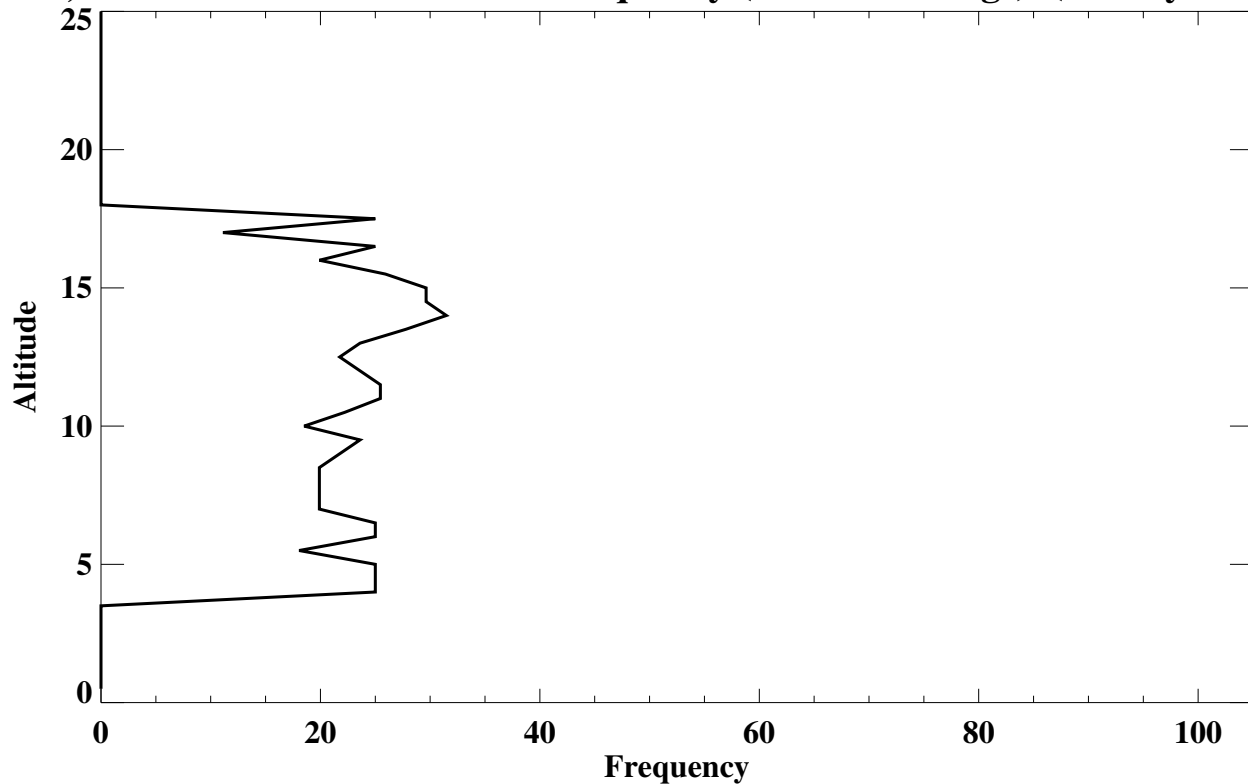

Kelowna, British Columbia Lamina Amplitude (% of mean) (Total Lamina)

Kelowna, British Columbia Lamina Frequency (% of soundings) (Total Lamina)

Kelowna, British Columbia Lamina Amplitude (% of mean) (Rossby wave Lamina)

Kelowna, British Columbia Lamina Frequency (% of soundings) (Rossby wave Lamina)

Kelowna, British Columbia Lamina Amplitude (% of mean) (Gravity Wave Lamina)

Kelowna, British Columbia Lamina Frequency (% of soundings) (Gravity Wave Lamina)