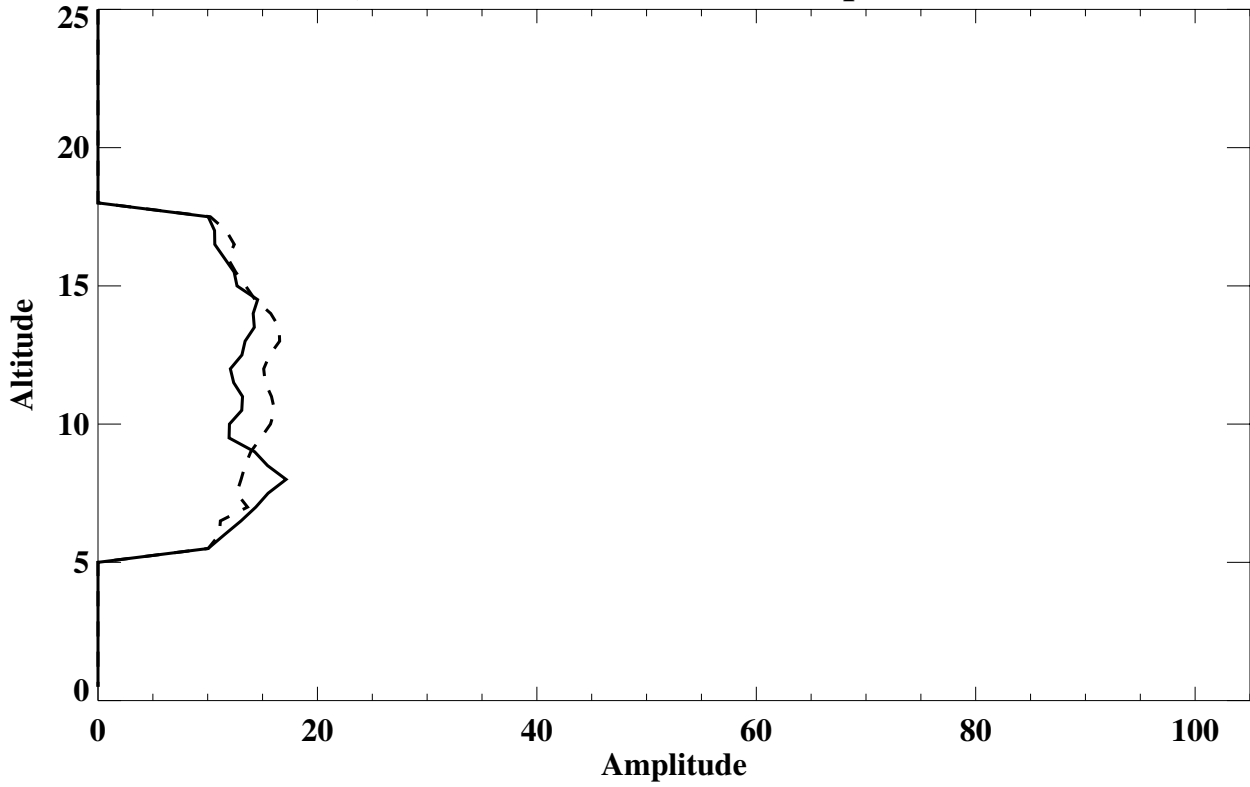

Bratts Lake, Saskatchewan Lamina Frequency (% of soundings)

Bratts Lake, Saskatchewan Lamina Amplitude (% of mean)