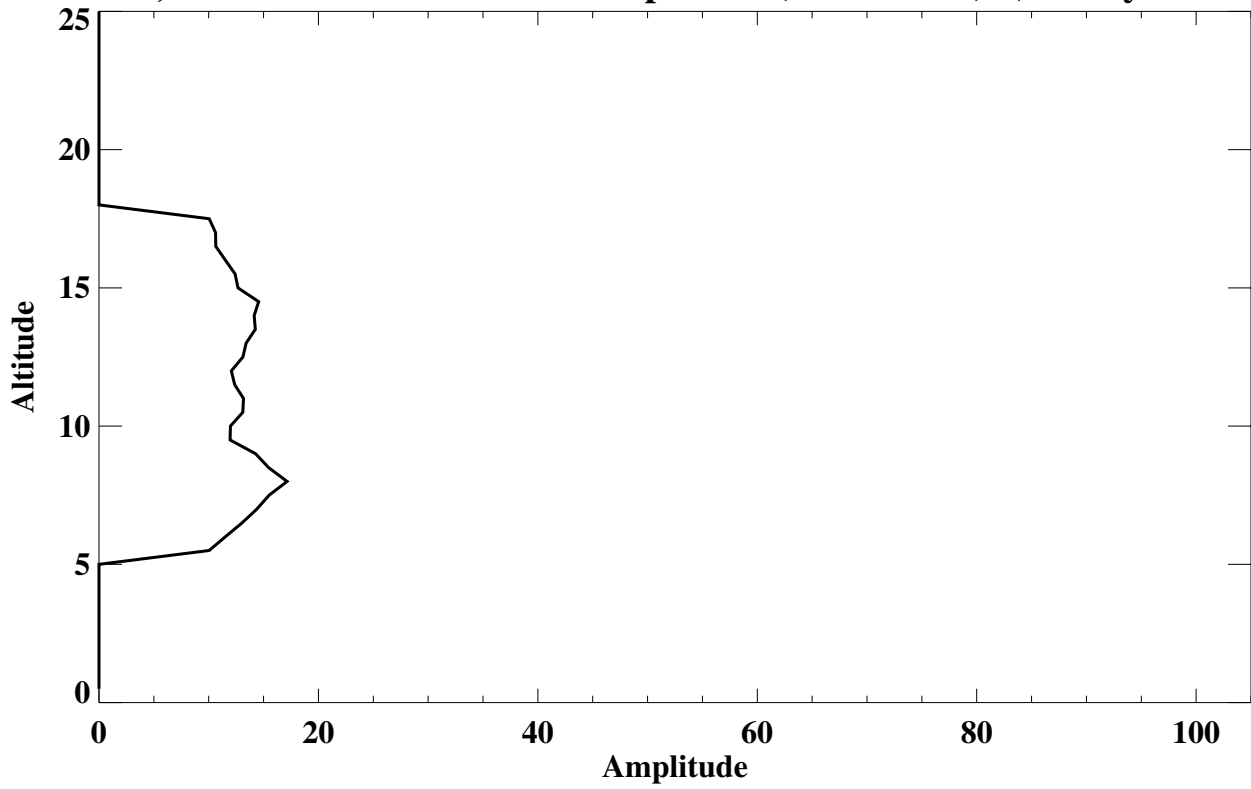

Bratts Lake, Saskatchewan Lamina Amplitude (% of mean) (Total Lamina)

Bratts Lake, Saskatchewan Lamina Frequency (% of soundings) (Total Lamina)

Bratts Lake, Saskatchewan Lamina Amplitude (% of mean) (Rossby wave Lamina)