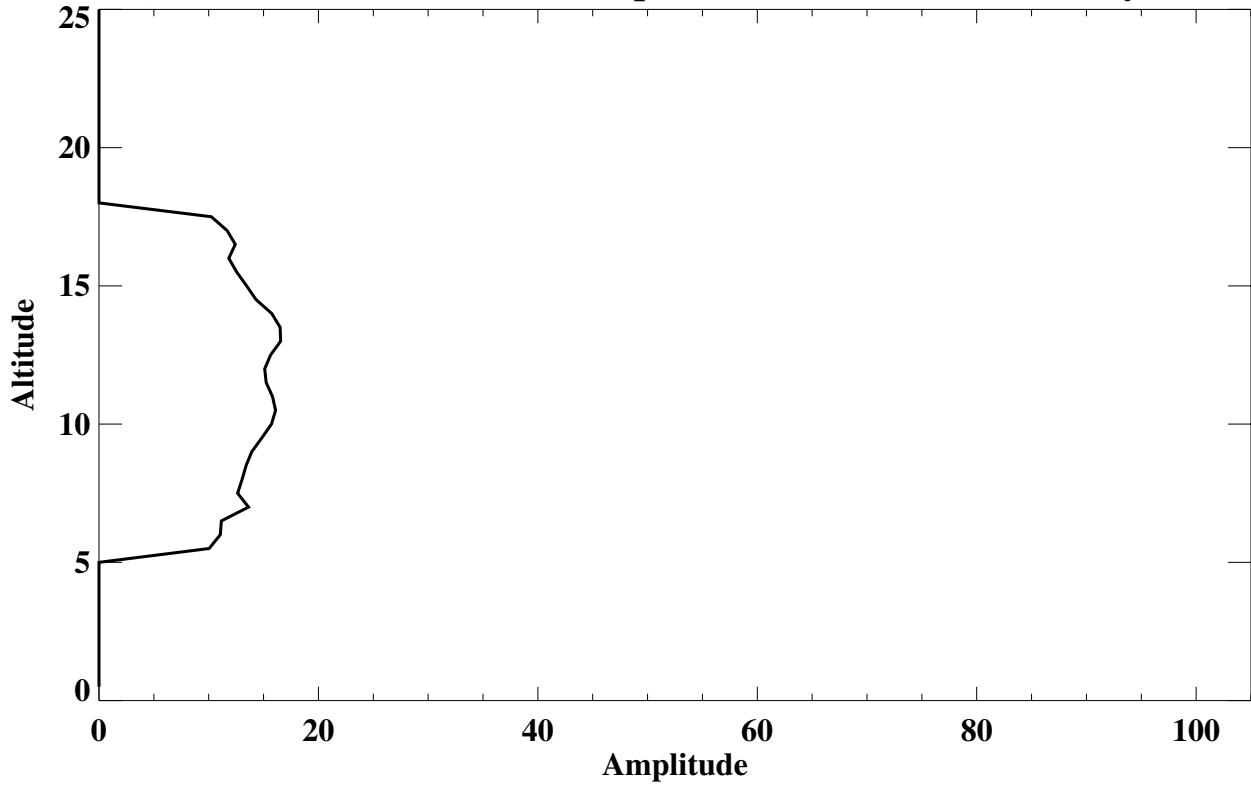

Bratts Lake, Saskatchewan Lamina Frequency (% of soundings) (Gravity Wave Lamina)

Bratts Lake, Saskatchewan Lamina Amplitude (% of mean) (Gravity Wave Lamina)