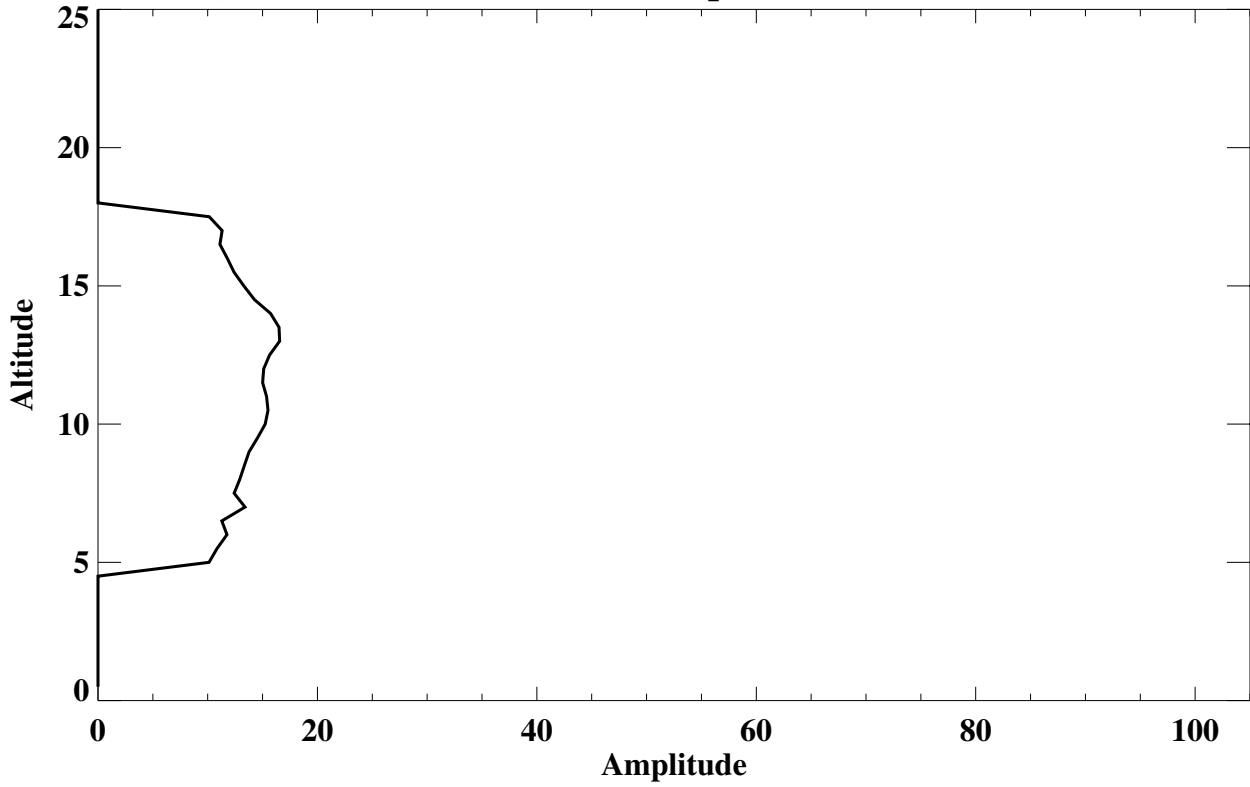

Bratts Lake, Saskatchewan Lamina Amplitude (% of mean) (Total Lamina)

Bratts Lake, Saskatchewan Lamina Frequency (% of soundings) (Total Lamina)

Bratts Lake, Saskatchewan Lamina Amplitude (% of mean) (Rossby wave Lamina)